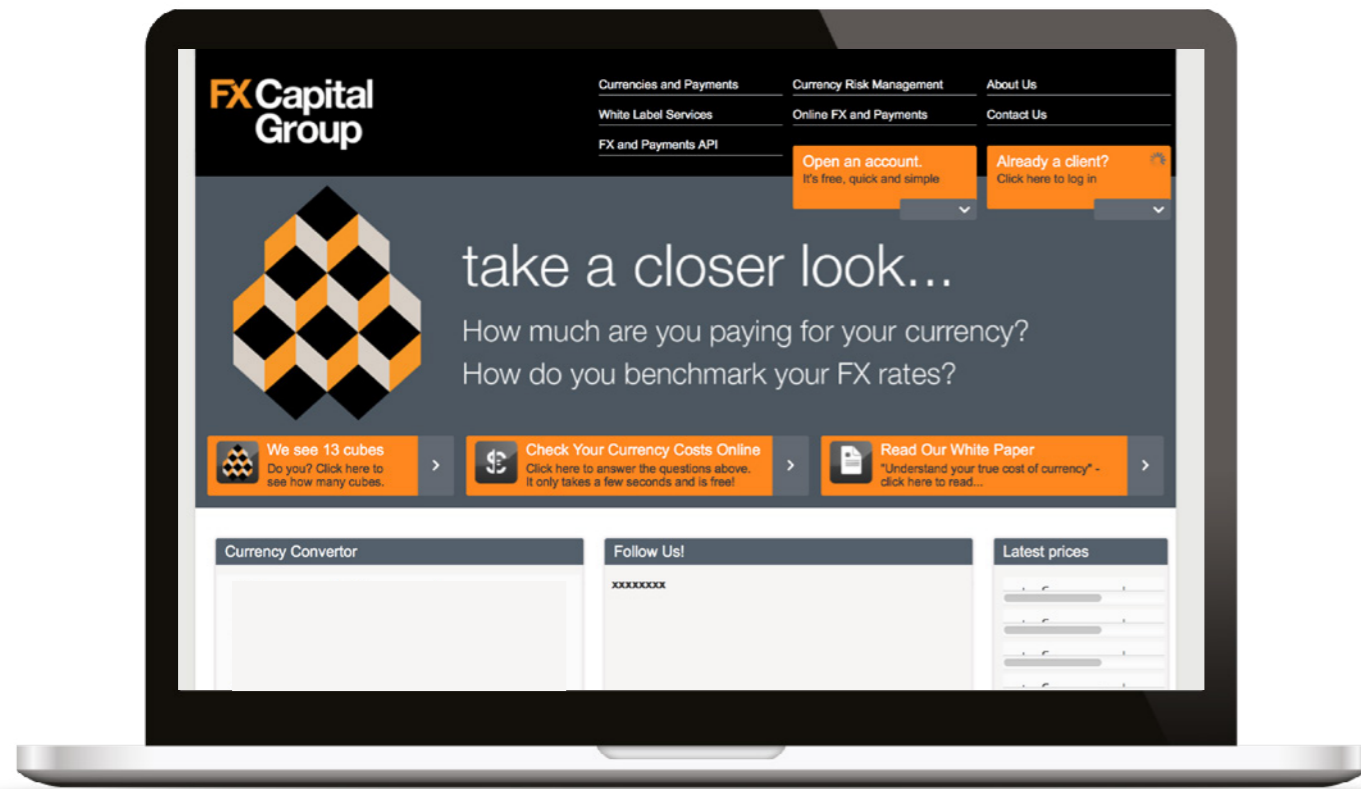

CLIENT: FX ALL

Take a closer look - campaign across multiple channels

Splash page

Exhibition stand

CLIENT: FX ALL

Take a closer look - campaign across multiple channels

Pocket folder

Business cards with 3 different backs