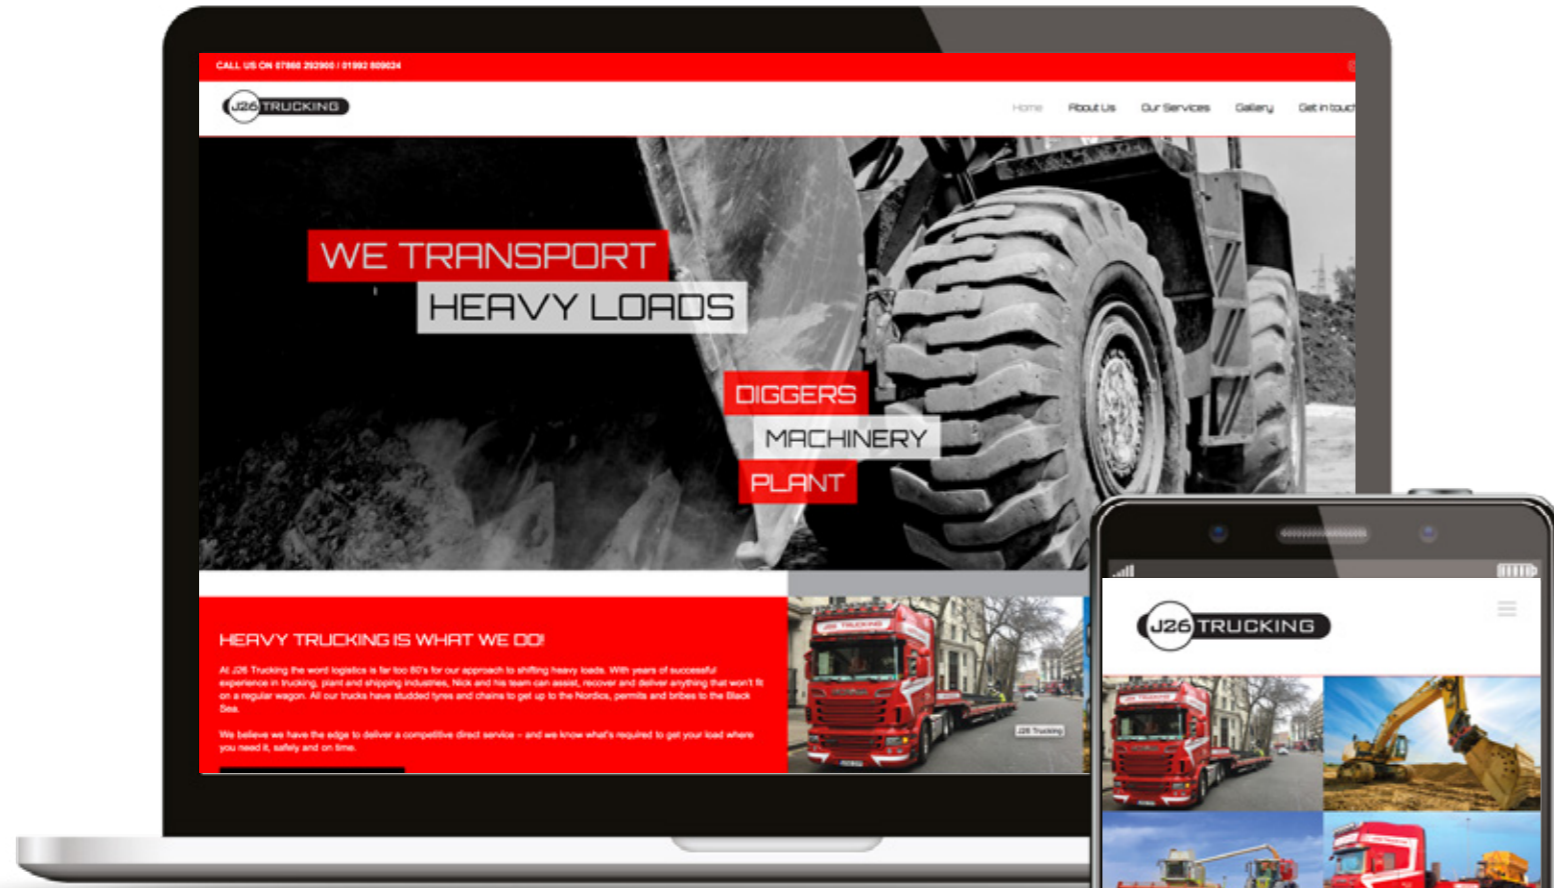

CLIENT: JUNCTION 26 DINER

New brand ID across multiple channels

Fully responsive website

Logo

Posters

CLIENT: JUNCTION 26 TRUCK STOP

New brand ID across multiple channels

Fully responsive website

Lorry signage

Logo

T-shirt design